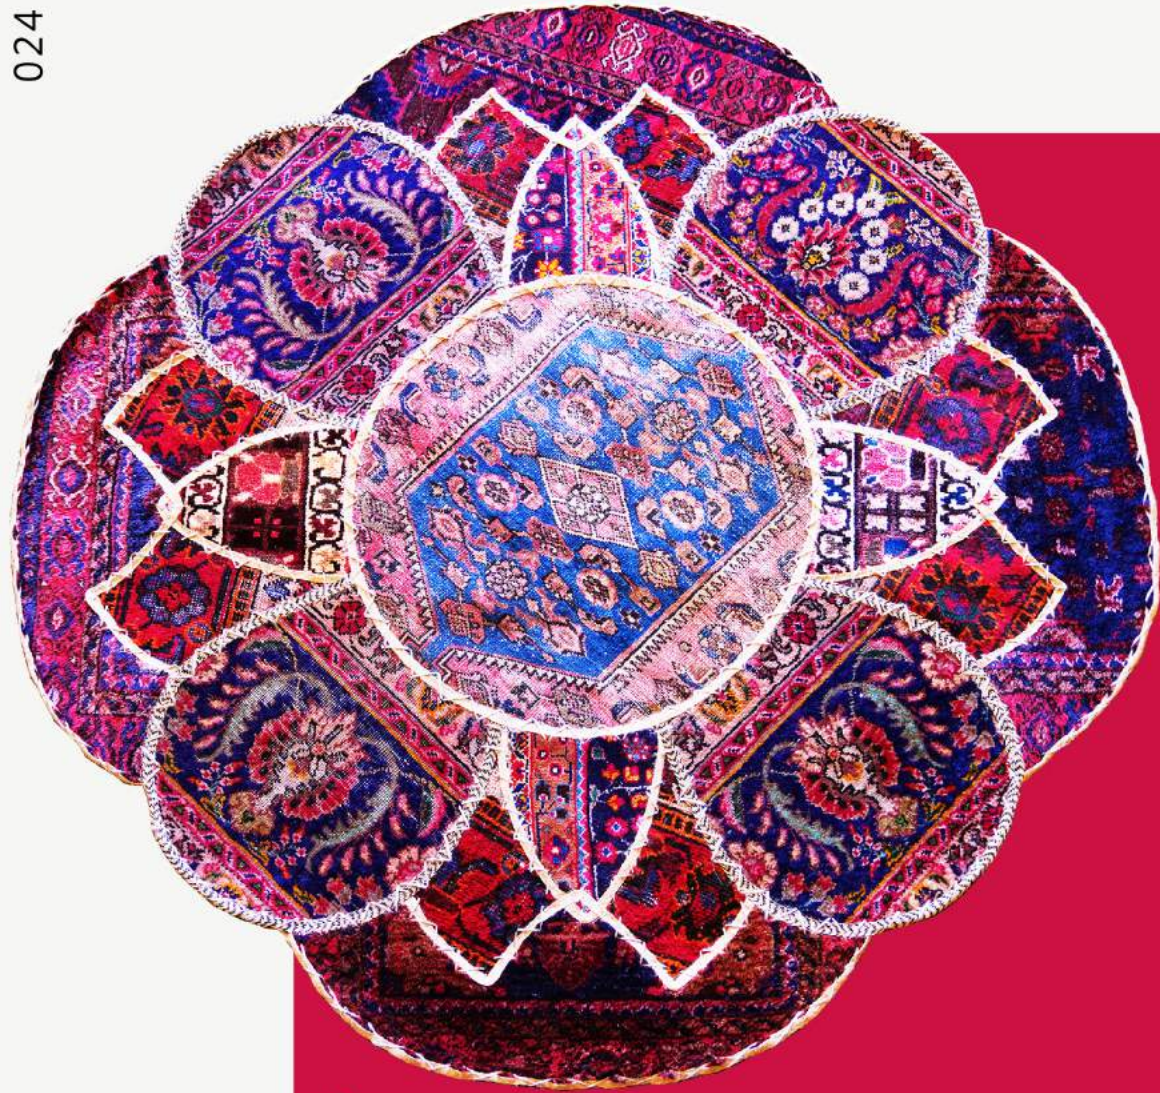

NOSTALGY

Description

This carpet board consists of exquisite and old carpets that are more than 30 years old. Even in sewing these hand-woven carpets, pieces of carpets over 100 years old have been used.

BALLOON

The type of carpets used

“ In the sewing of these carpets, we have tried to use carpets that have vegetable colors and are special in terms of the texture and pattern of the carpet.”